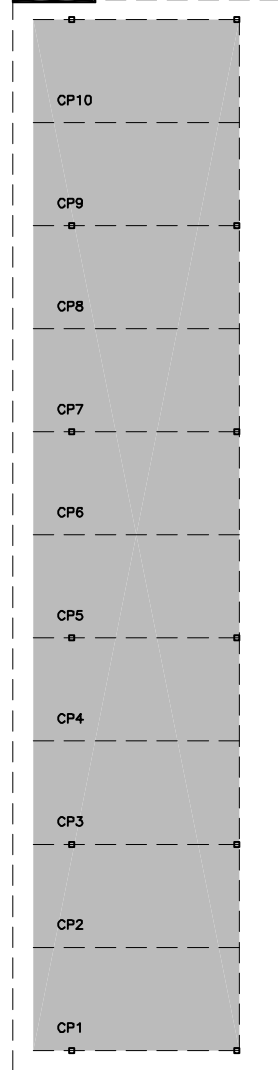

THE CHATEAU OF LACOMBE

39 UNIT ADULT CONDOMINIUM

 **UNDERGROUND PARKING**